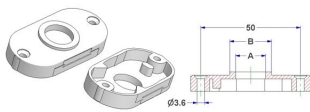

Position Kod	Description	Material	Color Üstyüzey	Packaging Ambalaj
285.a MKRV306A16/00NA	=Oval rosette 30x60 mm, hole -A- d 16 mm, without neck, for spring=	polyamide	black -	500 x bag 500
285.b MKRV306A15/00NA	=Oval rosette 30x60 mm, hole -A- d 15 mm, neck -B- d 21 mm, for spring=	polyamide	black -	500 x bag 500
285.c MKRV306A16/01NA	Oval rosette 30x60 mm, hole -A- d 16 mm, neck -B- d 21 mm, for spring	polyamide	black -	500 x bag 500
285.d MKRV306A18/00NA	=Oval rosette 30x60 mm, hole -A- d 18 mm, neck -B- d 21 mm, for spring=	polyamide	black -	500 x bag 500
285.e MKRV306A15/01NA	=Oval rosette 30x60 mm, hole -A- d 15 mm, neck -B- d 24 mm, for spring=	polyamide	black -	500 x bag 500
285.f MKRV306A16/02NA	Oval rosette 30x60 mm, hole -A- d 16 mm, neck -B- d 24 mm, for spring	polyamide	black -	500 x bag 500
285.g MKRV306A18/01NA	Oval rosette 30x60 mm, hole -A- d 18 mm, neck -B- d 24 mm, for spring	polyamide	black -	500 x bag 500
285.i MKRV306A16/01OC	=Oval rosette 30x60 mm, hole -A- d 16 mm, neck -B- d 21 mm, for spring=	polyamide	light gold -	500 x bag 500