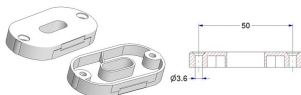

To be combined with:
the oval key rosettes 30x60 OB hole
from pos.289.a to pos.289.f

Position Kod	Description	Material	Color Üstyüzey	Packaging Ambalaj
289.a MKBV3060V0/00NA	Oval key rosette 30x60 mm, OB hole (oval) 7,5x20 mm	polyamide	black -	500 x bag 500
289.b MKBV3060V0/00AG	=Oval key rosette 30x60 mm, OB hole (oval) 7,5x20 mm=	polyamide	silver -	500 x bag 500
289.f MKBV3060V0/0001	=Oval key rosette 30x60 mm, OB hole (oval) 7,5x20 mm=	polyamide	neutral -	500 x bag 500