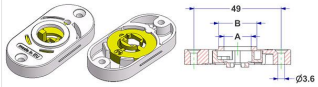

Special gross prices for big quantities and == : see details
To be combined with:
the oval rosettes 30x60x10 from pos.279.a to pos.381.c and the rectangular rosettes 30x60x9,5 from pos.285.m.20 to pos.285.m.42
To center the rosette on the square spindle: use the centralizer at pos.352.z

Position Kod	Description	Material	Color Üstyüzey	Packaging Ambalaj
284.u.50 MKRV306B16/00NA	Oval rosette 30x60 mm, hole -A- d 16 mm, neck -B- d 21 mm, without spring, for milled lever	polyamide polyacetal	black -	500 x box 500