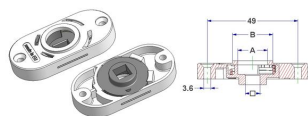

To be combined with:
the oval rosettes 30x60 with spring from pos.284.i to pos.284.o.20, from pos.284.q to pos.284.u.05, the oval rosettes 30x60 for spring from pos.285.a to pos.285.i, the oval rosettes 30x60 with 4 positions from pos.281.q to pos.283.i.09 and the oval rosettes 30x60 with 8 positions from pos.284.c.01 to pos.284.c.70, from pos.284.c.13 to pos.284.d.04 and the oval rosettes 30x60 4 positions for clip-on fixation of the handle on pos.284.e.10 and pos.284.f.10

Position Kod	Description	Material	Color Üstyüzey	Packaging Ambalaj
284.i MKRV306C16/00NA	Spring-loaded oval rosette 30x60 mm, hole -A- d 16 mm neck -B- d 21 mm, square 7 mm	polyamide polyacetal paslanmaz çelik	black -	500 x box 500
284.m MKRV306C16/01NA	Spring-loaded oval rosette 30x60 mm, hole -A- d 16 mm, neck -B- d 21 mm, square 8 mm	polyamide polyacetal paslanmaz çelik	black -	500 x box 500
284.n MKRV306C16/03NA	Spring-loaded oval rosette 30x60 mm, hole -A- d 16 mm, without neck, square 8 mm	polyamide polyacetal paslanmaz çelik	black -	500 x box 500
284.o.10 MKRV306C16/0101	Spring-loaded oval rosette 30x60 mm, hole -A- d 16 mm, neck -B- d 21 mm, square 8 mm	polyamide polyacetal paslanmaz çelik	neutral -	500 x box 500