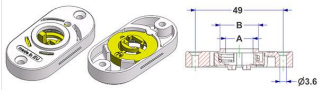

Position Kod	Description	Material	Color Üstyüzey	Packaging Ambalaj
284.q MKRV306C15/0001	=Spring-loaded oval rosette 30x60 mm, hole -A- d 15 mm, neck -B- d 21 mm, for milled lever=	polyamide polyacetal paslanmaz çelik	neutral -	500 x box 500
284.q.15 MKRV306C15/00AG	=Spring-loaded oval rosette 30x60 mm, hole -A- d 15 mm, neck -B- d 21 mm, for milled lever=	polyamide polyacetal paslanmaz çelik	silver -	500 x box 500
284.r MKRV306C16/02NA	Spring-loaded oval rosette 30x60 mm, hole -A- d 16 mm, neck -B- d 21 mm, for milled lever	polyamide polyacetal paslanmaz çelik	black -	500 x box 500
284.s MKRV306C16/0201	Spring-loaded oval rosette 30x60 mm, hole -A- d 16 mm, neck -B- d 21 mm, for milled lever	polyamide polyacetal paslanmaz çelik	neutral -	500 x box 500
284.u.05 MKRV306C16/04NA	Spring-loaded oval rosette 30x60 mm, hole -A- d 16 mm, without neck, for milled lever	polyamide polyacetal paslanmaz çelik	black -	500 x box 500