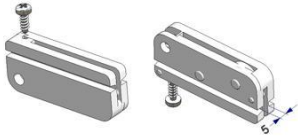

Position Kod	Description	Material	Color Üstyüzey	Packaging Ambalaj
132.c ARM631C00C/0002	Cord pulley with screw, for -U- rail	polycarbonate polypropylene iron	transparent -	200 x bag 1.000