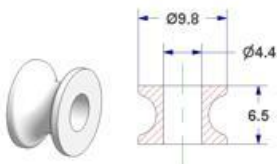

Position Kod	Description	Material	Color Üstyüzey	Packaging Ambalaj
162.a ARC632C000/0001	Double-barreled cord drop guide d 9 mm	polyamide	neutral -	500 x bag 500
162.b ARC632C000/00BA	=Double-barreled cord drop guide d 9 mm=	polyamide	white -	500 x bag 500
162.c ARC632C000/00FA	=Double-barreled cord drop guide d 9 mm=	polyamide	beech -	500 x bag 500
162.d ARC632C000/00NO	=Double-barreled cord drop guide d 9 mm=	polyamide	walnut -	500 x bag 500
162.e ARC632C000/00OA	=Double-barreled cord drop guide d 9 mm=	polyamide	elm -	500 x bag 500
162.f ARC632C000/00CI	=Double-barreled cord drop guide d 9 mm=	polyamide	cherry -	500 x bag 500

== : see details

Position Kod	Description	Material	Color Üstyüzey	Packaging Ambalaj
163.a ARC632D170/0001	Counterpulley 15 mm for -U- rail	polyamide	neutral -	500 x bag 500

To be combined with:
the -U- rails 17-09 from pos.173.a
and -U- 17-10 from pos.174.a

Position Kod	Description	Material	Color Üstyüzey	Packaging Ambalaj
164.a ARC632D180/0001	Counterpulley 13 mm for -U- rail	polyamide	neutral -	500 x bag 500

To be combined with:
the -U- rail 18-10 from pos.176.a

Position Kod	Description	Material	Color Üstyüzey	Packaging Ambalaj
164.c ARC632D000/0001	Roller for counterpulleys 13 and 15 mm for -U- rail	polyacetal	neutral -	500 x bag 500

To be combined with:
the support for counterpulley 15 mm
for -U- rail at pos.164.d