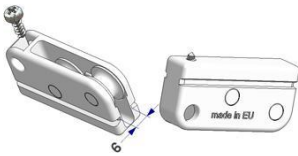

Position Kod	Description	Material	Color Üstyüzey	Packaging Ambalaj
132.d ARM631D00C/00BA	Cord pulley with screw, for heavy curtains, for -U- rail	polycarbonate iron	white -	200 x bag 200
132.e ARM631D00C/0002	Cord pulley with screw, for heavy curtains, for -U- rail	polycarbonate iron	transparent -	200 x bag 200