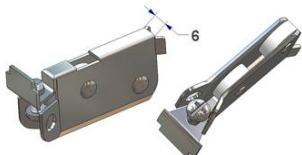

Perde sistemleri aksesuarları / kasnak ve kılavuzları

Position Kod	Description	Material	Color Üstyüzey	Packaging Ambalaj
132.a ARM631B000/0001	Cord pulley set for -U- rail	polyamide	neutral -	100 x bag 100

Position Kod	Description	Material	Color Üstyüzey	Packaging Ambalaj
132.c ARM631C00C/0002	Cord pulley with screw, for -U- rail	polycarbonate polypropylene iron	transparent -	200 x bag 1.000

Position Kod	Description	Material	Color Üstyüzey	Packaging Ambalaj
132.d ARM631D00C/00BA	Cord pulley with screw, for heavy curtains, for -U- rail	polycarbonate iron	white -	200 x bag 200
132.e ARM631D00C/0002	Cord pulley with screw, for heavy curtains, for -U- rail	polycarbonate iron	transparent -	200 x bag 200

Position Kod	Description	Material	Color Üstyüzey	Packaging Ambalaj
132.h ARM631D0AC/0002	Ball bearing loaded cord pulley, with screw, for heavy curtains, for -U- rail	polycarbonate iron	transparent -	200 x bag 200

Position Kod	Description	Material	Color Üstyüzey	Packaging Ambalaj
132.r ARM631G000/0000	Cord pulley with screw, for -U- rail	çelik polyacetal	- cromato	250 x bag 50

Article not produced by atp