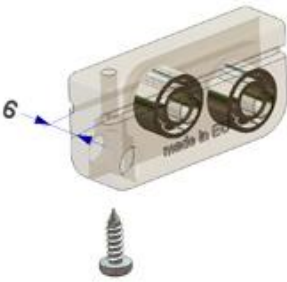

Position Kod	Description	Material	Color Üstyüzey	Packaging Ambalaj
132.h ARM631D0AC/0002	Ball bearing loaded cord pulley, with screw, for heavy curtains, for -U- rail	polycarbonate iron	transparent -	200 x bag 200

Position Kod	Description	Material	Color Üstyüzey	Packaging Ambalaj
132.r ARM631G000/0000	Cord pulley with screw, for -U- rail	çelik polyacetal	- cromato	250 x bag 50

Article not produced by atp