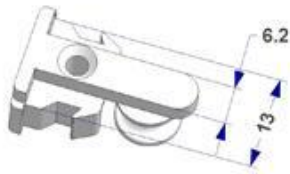

Position Kod	Description	Material	Color Üstyüzey	Packaging Ambalaj
164.c ARC632D000/0001	Roller for counterpulleys 13 and 15 mm for -U- rail	polyacetal	neutral -	500 x bag 500

To be combined with:
the support for counterpulley 15 mm
for -U- rail at pos.164.d