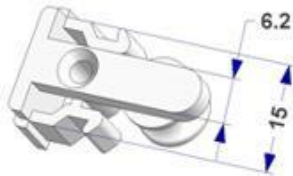

Position Kod	Description	Material	Color Üstyüzey	Packaging Ambalaj
164.a ARC632D180/0001	Counterpulley 13 mm for -U- rail	polyamide	neutral -	500 x bag 500

To be combined with:
the -U- rail 18-10 from pos.176.a