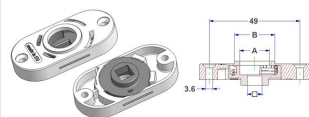

To be combined with:
the oval rosettes 30x60 with spring
from pos.284.i to pos.284.o.20,
from pos.284.q to pos.284.u.05,
the oval rosettes 30x60 for spring
from pos.285.a to pos.285.i,
the oval rosettes 30x60
with 4 positions
from pos.281.q to pos.283.i.09
and the oval rosettes 30x60
with 8 positions
from pos.284.c.01 to pos.284.c.70,
from pos.284.c.13 to pos.284.d.04
and the oval rosettes 30x60 4 positions
for clip-on fixation of the handle
on pos.284.e.10 and pos.284.f.10

Position Article code	Description	Material	Color Finish	Packaging Outer pack
284.i MKRV306C16/00NA	Spring-loaded oval rosette 30x60 mm, hole -A- d 16 mm neck -B- d 21 mm, square 7 mm	polyamide polyacetal stainless steel	black -	500 x box 500
284.m MKRV306C16/01NA	Spring-loaded oval rosette 30x60 mm, hole -A- d 16 mm, neck -B- d 21 mm, square 8 mm	polyamide polyacetal stainless steel	black -	500 x box 500
284.n MKRV306C16/03NA	Spring-loaded oval rosette 30x60 mm, hole -A- d 16 mm, without neck, square 8 mm	polyamide polyacetal stainless steel	black -	500 x box 500
284.o.10 MKRV306C16/0101	Spring-loaded oval rosette 30x60 mm, hole -A- d 16 mm, neck -B- d 21 mm, square 8 mm	polyamide polyacetal stainless steel	neutral -	500 x box 500