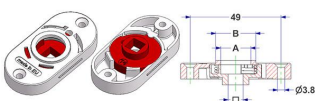

To be combined with:
the oval rosettes 30x60 with spring
from pos.284.i to pos.284.o.20,
from pos.284.q to pos.284.u.05,
the oval rosettes 30x60 for spring
from pos.285.a to pos.285.i,
the oval rosettes 30x60
with 4 positions
from pos.281.q to pos.283.i.09
and the oval rosettes 30x60
with 8 positions
from pos.284.c.01 to pos.284.c.70,
from pos.284.c.13 to pos.284.d.04
and the oval rosettes 30x60 4 positions
for clip-on fixation of the handle
on pos.284.e.10 and pos.284.f.10

Position Article code	Description	Material	Color Finish	Packaging Outer pack
284.i MKRV306C16/00NA	Spring-loaded oval rosette 30x60 mm, hole -A- d 16 mm neck -B- d 21 mm, square 7 mm	polyamide polyacetal stainless steel	black -	500 x box 500
284.m MKRV306C16/01NA	Spring-loaded oval rosette 30x60 mm, hole -A- d 16 mm, neck -B- d 21 mm, square 8 mm	polyamide polyacetal stainless steel	black -	500 x box 500
284.n MKRV306C16/03NA	Spring-loaded oval rosette 30x60 mm, hole -A- d 16 mm, without neck, square 8 mm	polyamide polyacetal stainless steel	black -	500 x box 500
284.o.10 MKRV306C16/0101	Spring-loaded oval rosette 30x60 mm, hole -A- d 16 mm, neck -B- d 21 mm, square 8 mm	polyamide polyacetal stainless steel	neutral -	500 x box 500