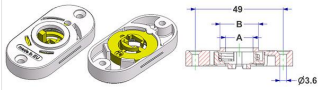

Position Article code	Description	Material	Color Finish	Packaging Outer pack
284.q MKRV306C15/0001	=Spring-loaded oval rosette 30x60 mm, hole -A- d 15 mm, neck -B- d 21 mm, for milled lever=	polyamide polyacetal stainless steel	neutral - -	500 x box 500
284.q.15 MKRV306C15/00AG	=Spring-loaded oval rosette 30x60 mm, hole -A- d 15 mm, neck -B- d 21 mm, for milled lever=	polyamide polyacetal stainless steel	silver - -	500 x box 500
284.r MKRV306C16/02NA	Spring-loaded oval rosette 30x60 mm, hole -A- d 16 mm, neck -B- d 21 mm, for milled lever	polyamide polyacetal stainless steel	black - -	500 x box 500
284.s MKRV306C16/0201	Spring-loaded oval rosette 30x60 mm, hole -A- d 16 mm, neck -B- d 21 mm, for milled lever	polyamide polyacetal stainless steel	neutral - -	500 x box 500
284.u.05 MKRV306C16/04NA	Spring-loaded oval rosette 30x60 mm, hole -A- d 16 mm, without neck, for milled lever	polyamide polyacetal stainless steel	black - -	500 x box 500