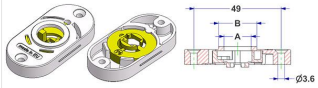

Special gross prices for big quantities and == : see details
To be combined with:
the oval rosettes 30x60x10 from pos.279.a to pos.381.c and the rectangular rosettes 30x60x9,5 from pos.285.m.20 to pos.285.m.42
To center the rosette on the square spindle: use the centralizer at pos.352.z

Position Article code	Description	Material	Color Finish	Packaging Outer pack
284.u.50 MKRV306B16/00NA	Oval rosette 30x60 mm, hole -A- d 16 mm, neck -B- d 21 mm, without spring, for milled lever	polyamide polyacetal	black -	500 x box 500