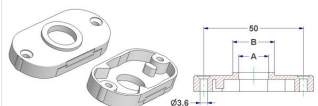

Special gross prices for big quantities: see details
To be combined with:
the oval rosettes 30x60x10 from pos.279.a to pos.381.c and the rectangular rosettes 30x60x9,5 from pos.285.m.20 to pos.285.m.42
To center the rosette on the square spindle: use the centralizer at pos.352.z

Position Article code	Description	Material	Color Finish	Packaging Outer pack
285.a MKRV306A16/00NA	=Oval rosette 30x60 mm, hole -A- d 16 mm, without neck, for spring=	polyamide	black -	500 x bag 500
285.b MKRV306A15/00NA	=Oval rosette 30x60 mm, hole -A- d 15 mm, neck -B- d 21 mm, for spring=	polyamide	black -	500 x bag 500
285.c MKRV306A16/01NA	Oval rosette 30x60 mm, hole -A- d 16 mm, neck -B- d 21 mm, for spring	polyamide	black -	500 x bag 500
285.d MKRV306A18/00NA	=Oval rosette 30x60 mm, hole -A- d 18 mm, neck -B- d 21 mm, for spring=	polyamide	black -	500 x bag 500
285.e MKRV306A15/01NA	=Oval rosette 30x60 mm, hole -A- d 15 mm, neck -B- d 24 mm, for spring=	polyamide	black -	500 x bag 500
285.f MKRV306A16/02NA	Oval rosette 30x60 mm, hole -A- d 16 mm, neck -B- d 24 mm, for spring	polyamide	black -	500 x bag 500
285.g MKRV306A18/01NA	Oval rosette 30x60 mm, hole -A- d 18 mm, neck -B- d 24 mm, for spring	polyamide	black -	500 x bag 500
285.i MKRV306A16/01OC	=Oval rosette 30x60 mm, hole -A- d 16 mm, neck -B- d 21 mm, for spring=	polyamide	light gold -	500 x bag 500