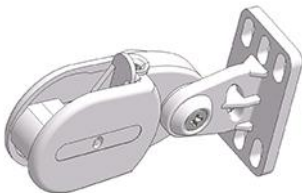

The supply of articles which are not of our own production may be subject to delay beyond our will and control.
Furnished to assemble
Article not produced by atp

Position Article code	Description	Material	Color Finish	Packaging Outer pack
221.p.21 ARP6660000/01BA	Single chain tensioner for wall or floor mount	ABS	white -	20 x box 20