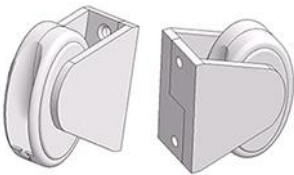

Special gross prices for big quantities:
see details
Click [here](#) for more information
This position cancels and replaces
pos.221.p.10 ARP6560000/0002
passacorda 10x38
and pos.221.p.20 ARP6570000/0002
passacorda 15x59

Position Article code	Description	Material	Color Finish	Packaging Outer pack
221.p.15 ARP6650000/0002	Oval chain tensioner for wall mount	polycarbonate	transparent -	25 x box 25