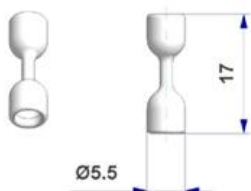

Usable with metal and plastic ball chains d 4,5 mm,
the double ball connector on pos.[231.a.05](#) ,
the double cup connector on pos.[231.a.20](#) ,
and the reversible breakaway connector
on pos.[232.a.05](#)

Position Article code	Description	Material	Color Finish	Packaging Outer pack
231.a.20 ARP634F000/00BA	Double cup connector d 4,5 mm	polyacetal	white	100 x bag 20.000