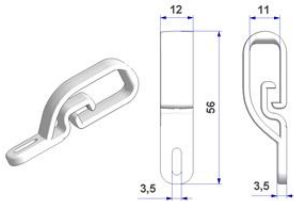

Position Article code	Description	Material	Color Finish	Packaging Outer pack
221.p.05 ARF6520000/0002	Cord and chain tensioner Flex 12x56 mm, for wall or window mount	polycarbonate	transparent -	200 x bag 2.000
221.p.07 ARF6520000/00NC	Cord and chain tensioner Flex 12x56 mm, for wall or window mount	polycarbonate	black -	200 x bag 2.000