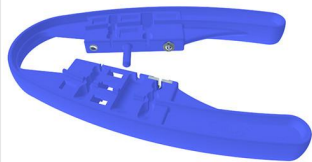

Special gross prices for big quantities:
see details
To be used with metal ball chains d 4,5 mm,
the double ball connectors on pos.[231.a.05](#)
and the double cup connectors
on pos.[231.a.20](#)

Position Article code	Description	Material	Color Finish	Packaging Outer pack
230.r ARP6630000/00BM	Plier BLU for metal and plastic ball chains	polyacetal steel	blue	1 x bag 1