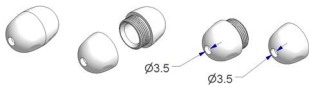

Position Article code	Description	Material	Color Finish	Packaging Outer pack
221.p.39 ARP6550000/0102	Cord cleat BISON with screw cover cap	polycarbonate	transparent	100 x box 1.200

Position Article code	Description	Material	Color Finish	Packaging Outer pack
223.g.05 ARP634D000/01BA	Breakaway olive cord connector d 12x18 mm screwable, holes d 3,5 mm, 1 g	SBS polyethylene	white	100 x box 1.000
223.g.08 ARP634D000/01GB	Breakaway olive cord connector d 12x18 mm screwable, holes d 3,5 mm, 1 g	SBS polyethylene	grey	100 x box 1.000
223.g.12 ARP634D000/01NA	Breakaway olive cord connector d 12x18 mm screwable, holes d 3,5 mm, 1 g	SBS polyethylene	black	100 x box 1.000