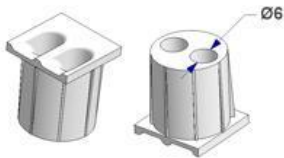

Position Article code	Description	Material	Color Finish	Packaging Outer pack
161.a ARC632A000/0001	Cord drop guide d 17 mm with two holes	polyamide	neutral -	500 x bag 500
161.b ARC632A000/00BA	=Cord drop guide d 17 mm with two holes=	polyamide	white -	500 x bag 500
161.c ARC632A000/00FA	=Cord drop guide d 17 mm with two holes=	polyamide	beech -	500 x bag 500
161.d ARC632A000/00NO	=Cord drop guide d 17 mm with two holes=	polyamide	walnut -	500 x bag 500
161.e ARC632A000/00OA	=Cord drop guide d 17 mm with two holes=	polyamide	elm -	500 x bag 500

== : see details