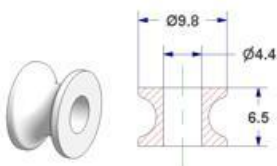

Position Article code	Description	Material	Color Finish	Packaging Outer pack
162.a ARC632C000/0001	Double-barreled cord drop guide d 9 mm	polyamide	neutral -	500 x bag 500
162.b ARC632C000/00BA	=Double-barreled cord drop guide d 9 mm=	polyamide	white -	500 x bag 500
162.c ARC632C000/00FA	=Double-barreled cord drop guide d 9 mm=	polyamide	beech -	500 x bag 500
162.d ARC632C000/00NO	=Double-barreled cord drop guide d 9 mm=	polyamide	walnut -	500 x bag 500
162.e ARC632C000/00OA	=Double-barreled cord drop guide d 9 mm=	polyamide	elm -	500 x bag 500
162.f ARC632C000/00CI	=Double-barreled cord drop guide d 9 mm=	polyamide	cherry -	500 x bag 500

== : see details

Position Article code	Description	Material	Color Finish	Packaging Outer pack
163.a ARC632D170/0001	Counterpulley 15 mm for -U- rail	polyamide	neutral -	500 x bag 500

To be combined with:
the -U- rails 17-09 from pos.173.a
and -U- 17-10 from pos.174.a

Position Article code	Description	Material	Color Finish	Packaging Outer pack
164.a ARC632D180/0001	Counterpulley 13 mm for -U- rail	polyamide	neutral -	500 x bag 500

To be combined with:
the -U- rail 18-10 from pos.176.a

Position Article code	Description	Material	Color Finish	Packaging Outer pack
164.c ARC632D000/0001	Roller for counterpulleys 13 and 15 mm for -U- rail	polyacetal	neutral -	500 x bag 500

To be combined with:
the support for counterpulley 15 mm
for -U- rail at pos.164.d