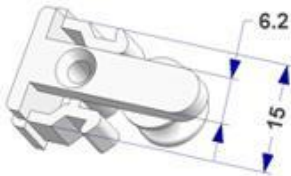

Position Article code	Description	Material	Color Finish	Packaging Outer pack
164.a ARC632D180/0001	Counterpulley 13 mm for -U- rail	polyamide	neutral -	500 x bag 500

To be combined with:
the -U- rail 18-10 from pos.176.a