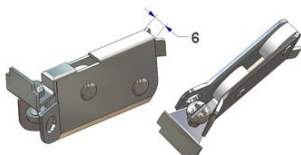

Curtain accessories / Cord pulleys and cord drop guides

Position Article code	Description	Material	Color Finish	Packaging Outer pack
132.a ARM631B000/0001	Cord pulley set for -U- rail	polyamide	neutral -	100 x bag 100

Position Article code	Description	Material	Color Finish	Packaging Outer pack
132.c ARM631C00C/0002	Cord pulley with screw, for -U- rail	polycarbonate polypropylene iron	transparent -	200 x bag 1.000

Position Article code	Description	Material	Color Finish	Packaging Outer pack
132.d ARM631D00C/00BA	Cord pulley with screw, for heavy curtains, for -U- rail	polycarbonate iron	white -	200 x bag 200
132.e ARM631D00C/0002	Cord pulley with screw, for heavy curtains, for -U- rail	polycarbonate iron	transparent -	200 x bag 200

Position Article code	Description	Material	Color Finish	Packaging Outer pack
132.h ARM631D0AC/0002	Ball bearing loaded cord pulley, with screw, for heavy curtains, for -U- rail	polycarbonate iron	transparent -	200 x bag 200

Position Article code	Description	Material	Color Finish	Packaging Outer pack
132.r ARM631G000/0000	Cord pulley with screw, for -U- rail	steel polyacetal	- cromato	250 x bag 250

Article not produced by atp