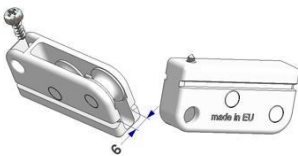

Position Article code	Description	Material	Color Finish	Packaging Outer pack
132.d ARM631D00C/00BA	Cord pulley with screw, for heavy curtains, for -U- rail	polycarbonate iron	white -	200 x bag 200
132.e ARM631D00C/0002	Cord pulley with screw, for heavy curtains, for -U- rail	polycarbonate iron	transparent -	200 x bag 200