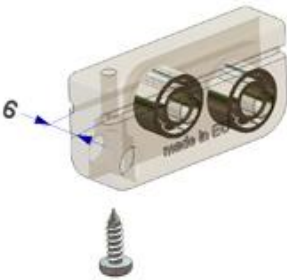

Position Article code	Description	Material	Color Finish	Packaging Outer pack
132.h ARM631D0AC/0002	Ball bearing loaded cord pulley, with screw, for heavy curtains, for -U- rail	polycarbonate iron	transparent -	200 x bag 200

Position Article code	Description	Material	Color Finish	Packaging Outer pack
132.r ARM631G000/0000	Cord pulley with screw, for -U- rail	steel polyacetal	- cromato	250 x bag 250

Article not produced by atp