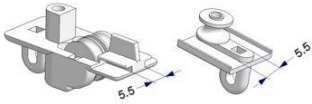

Curtain accessories / Cord pulleys and cord drop guides

Position Article code	Description	Material	Color Finish	Packaging Outer pack
132.a ARM631B000/0001	Cord pulley set for -U- rail	polyamide	neutral -	100 x bag 100