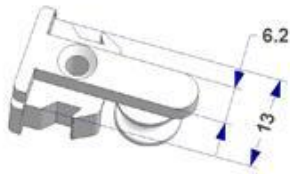

Position Article code	Description	Material	Color Finish	Packaging Outer pack
164.c ARC632D000/0001	Roller for counterpulleys 13 and 15 mm for -U- rail	polyacetal	neutral -	500 x bag 500

To be combined with:
the support for counterpulley 15 mm
for -U- rail at pos.164.d