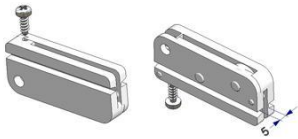

Position Article code	Description	Material	Color Finish	Packaging Outer pack
132.c ARM631C00C/0002	Cord pulley with screw, for -U- rail	polycarbonate polypropylene iron	transparent -	200 x bag 1.000