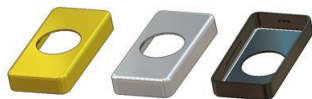

Accessories for handles / Rectangular metal roses and selvages / 30x60

Position Article code	Description	Material	Color Finish	Packaging Outer pack
285.m.20 MTRR306000/0200	Rectangular rosette 30x60x9,5(1,0) mm, hole d 16 mm	brass	- grezzo	500 x box 500
285.m.21 MTRR306000/0000	Rectangular rosette 30x60x9,5(1,0) mm, hole d 22 mm	brass	- grezzo	500 x box 500
285.m.22 MTRR306000/0100	Rectangular rosette 30x60x9,5(1,0) mm, hole d 24 mm	brass	- grezzo	500 x box 500
285.m.31 MLRR306000/0000	Rectangular rosette 30x60x9,5(0,8) mm, hole d 22 mm	aluminium	- grezzo	500 x box 500
285.m.32 MLRR306000/0100	Rectangular rosette 30x60x9,5(1,0) mm, hole d 24 mm	aluminium	- grezzo	500 x box 500
285.m.41 MXRR306000/0000	Rectangular rosette 30x60x9,5(1,0) mm, hole d 22 mm	stainless steel	- grezzo	500 x box 500
285.m.42 MXRR306000/0100	Rectangular rosette 30x60x9,5(1,0) mm, hole d 24 mm	stainless steel	- grezzo	500 x box 500