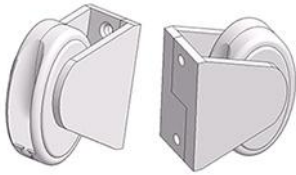

Special gross prices for big quantities:
see details
Click [here](#) for more information
This position cancels and replaces
pos.221.p.10 ARP6560000/0002
passacorda 10x38
and pos.221.p.20 ARP6570000/0002
passacorda 15x59

Position Article code	Description	Material	Color Finish	Packaging Outer pack
221.p.15 ARP6650000/0002	Oval chain tensioner for wall mount	polycarbonate	transparent -	25 x box 25