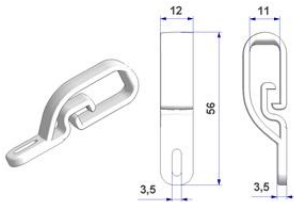

Position Article code	Description	Material	Color Finish	Packaging Outer pack
221.p.05 ARF6520000/0002	Cord and chain tensioner Flex 12x56 mm, for wall or window mount	polycarbonate	transparent -	200 x bag 2.000