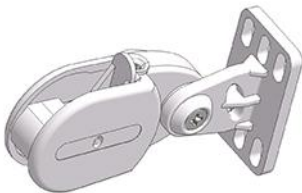

The supply of articles which are not of our own production may be subject to delay beyond our will and control.
Furnished to assemble
Article not produced by atp

Position Article code	Description	Material	Color Finish	Packaging Outer pack
221.p.21 ARP6660000/01BA	Single chain tensioner for wall or floor mount	ABS	white -	20 x box 20