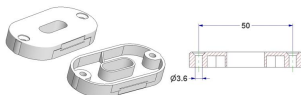

To be combined with:
the oval key rosettes 30x60 OB hole
from pos.289.a to pos.289.f

Position Article code	Description	Material	Color Finish	Packaging Outer pack.
289.a MKBV3060V0/00NA	Oval key rosette 30x60 mm, OB hole (oval) 7,5x20 mm	polyamide	black -	500 x bag 500
289.b MKBV3060V0/00AG	=Oval key rosette 30x60 mm, OB hole (oval) 7,5x20 mm=	polyamide	silver -	500 x bag 500
289.f MKBV3060V0/0001	=Oval key rosette 30x60 mm, OB hole (oval) 7,5x20 mm=	polyamide	neutral -	500 x bag 500