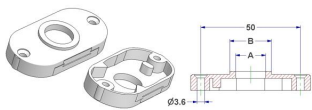

Position Article code	Description	Material	Color Finish	Packaging Outer pack.
285.a MKRV306A16/00NA	Oval rosette 30x60 mm, hole -A- d 16 mm, without neck, for spring	polyamide	black -	500 x bag 500
285.b MKRV306A15/00NA	=Oval rosette 30x60 mm, hole -A- d 15 mm, neck -B- d 21 mm, for spring=	polyamide	black -	500 x bag 500
285.c MKRV306A16/01NA	Oval rosette 30x60 mm, hole -A- d 16 mm, neck -B- d 21 mm, for spring	polyamide	black -	500 x bag 500
285.d MKRV306A18/00NA	=Oval rosette 30x60 mm, hole -A- d 18 mm, neck -B- d 21 mm, for spring=	polyamide	black -	500 x bag 500
285.e MKRV306A15/01NA	=Oval rosette 30x60 mm, hole -A- d 15 mm, neck -B- d 24 mm, for spring=	polyamide	black -	500 x bag 500
285.f MKRV306A16/02NA	Oval rosette 30x60 mm, hole -A- d 16 mm, neck -B- d 24 mm, for spring	polyamide	black -	500 x bag 500
285.g MKRV306A18/01NA	Oval rosette 30x60 mm, hole -A- d 18 mm, neck -B- d 24 mm, for spring	polyamide	black -	500 x bag 500
285.i MKRV306A16/01OC	=Oval rosette 30x60 mm, hole -A- d 16 mm, neck -B- d 21 mm, for spring=	polyamide	light gold -	500 x bag 500