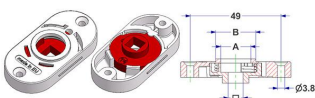

To be combined with:
the oval rosettes 30x60 with spring from pos.284.i to pos.284.o.20, from pos.284.q to pos.284.u.05, the oval rosettes 30x60 for spring from pos.285.a to pos.285.i, the oval rosettes 30x60 with 4 positions from pos.281.q to pos.283.i.09 and the oval rosettes 30x60 with 8 positions from pos.284.c.01 to pos.284.c.70, from pos.284.c.13 to pos.284.d.04 and the oval rosettes 30x60 4 positions for clip-on fixation of the handle on pos.284.e.10 and pos.284.f.10

Position Article code	Description	Material	Color Finish	Packaging Outer pack.
284.i MKRV306C16/00NA	Spring-loaded oval rosette 30x60 mm, hole -A- d 16 mm neck -B- d 21 mm, square 7 mm	polyamide polyacetal stainless steel	black -	500 x box 500
284.m MKRV306C16/01NA	Spring-loaded oval rosette 30x60 mm, hole -A- d 16 mm, neck -B- d 21 mm, square 8 mm	polyamide polyacetal stainless steel	black -	500 x box 500
284.n MKRV306C16/03NA	Spring-loaded oval rosette 30x60 mm, hole -A- d 16 mm, without neck, square 8 mm	polyamide polyacetal stainless steel	black -	500 x box 500
284.o.10 MKRV306C16/0101	Spring-loaded oval rosette 30x60 mm, hole -A- d 16 mm, neck -B- d 21 mm, square 8 mm	polyamide polyacetal stainless steel	neutral -	500 x box 500