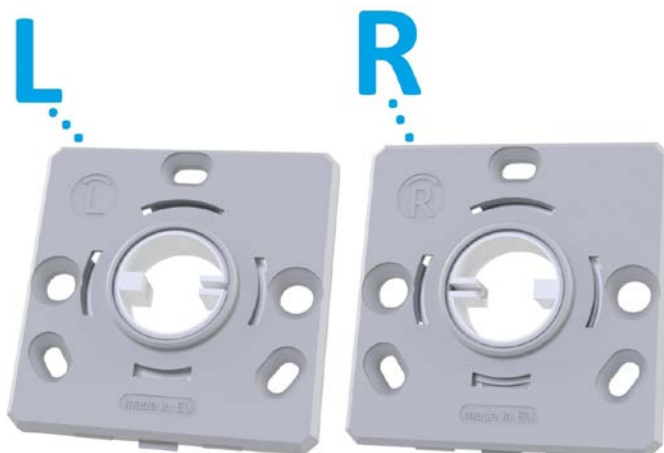

Click [here](#) to see all the available versions,
or consult our online catalogue on www.atp.it.

- ◆ Height 5 mm
- ◆ Screw holes: with or without nuts
- ◆ Screw distance: 38 mm
- ◆ Screw cover rosettes in brass, aluminium and stainless steel