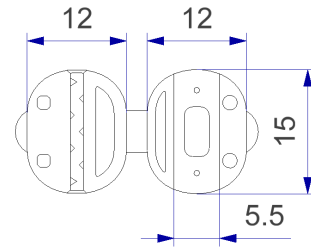

# Cord lock SHELL

Code: [ARP646A000/0001](#)

Cord lock SHELL

Colour: neutral

**Easy  
click and unlock**

**Lock for cord Ø1.2 mm and  
tape 5 mm**

**Thin and  
not bulky**