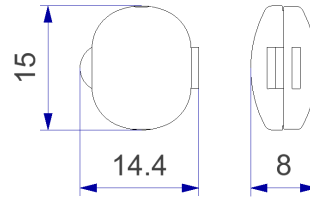

# Cord lock SHELL

Code: [ARP646A000/0001](#)

Cord lock SHELL

Colour: neutral

**Easy  
click and unlock**

**Lock for cord Ø1.2 mm and  
tape 5 mm**

**Thin and  
not bulky**