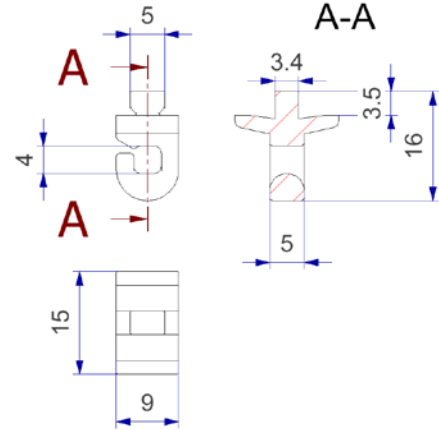

New cord guide for roman blinds

Article code: [ARP6590000/00BA](#)
Description: Open cord guide for roman blinds

- ◆ Easy twist-in fixation
- ◆ No metal parts
- ◆ The open eyelet allows you to remove and reinsert the cords