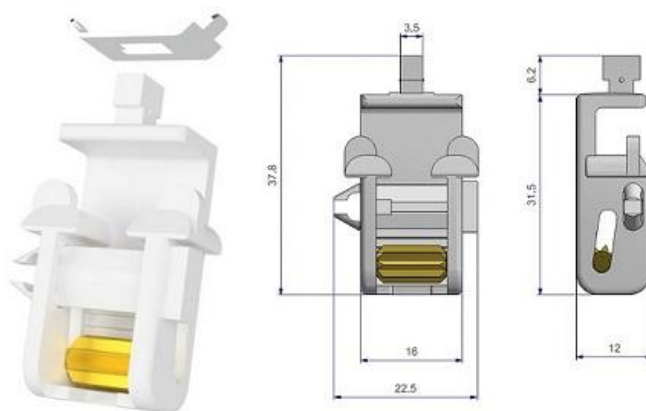

Self-blocking cord pulley with mounting plate

Article code: [ARP6580000/00BA](#)

Description: Self-blocking cord pulley with metal plate, for roman blind rails with velcro

◆ Easy and solid fixation without screws

◆ Compatible with our [TENDY tension mount set](#)