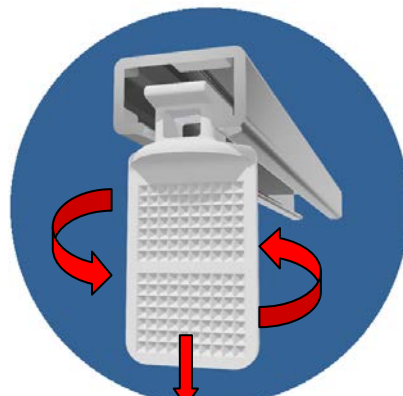

## SEW-IN GLIDER TWIST

**Article code:** [ARS686PB00/0001](#)

Sew-in glider TWIST, for insertion by rotation,  
nucleus q 5,5 mm, for -U- rail

Main dimensions of the glider

- ◆ The glider can be inserted into the rail or taken out of the rail by rotating it 90°.
- ◆ The thin and flexible sew-on tab allows an easy sewing onto the curtain.