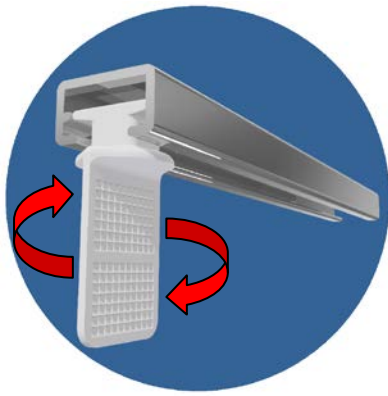

## SEW-IN GLIDER TWIST

**Article code:** [ARS686PB00/0001](#)

Sew-in glider TWIST, for insertion by rotation,  
nucleus q 5,5 mm, for -U- rail

Main dimensions of the glider

- ◆ The glider can be inserted into the rail or taken out of the rail by rotating it 90°.
- ◆ The thin and flexible sew-on tab allows an easy sewing onto the curtain.