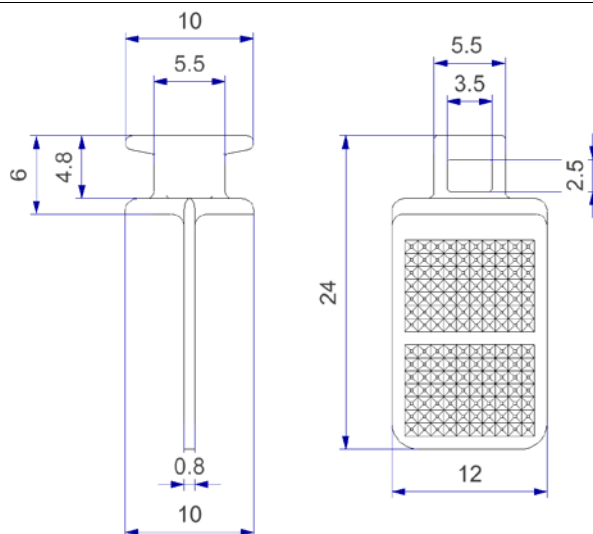

## SEW-IN GLIDER TWIST

**Article code:** [ARS686PB00/0001](#)

Sew-in glider TWIST, for insertion by rotation,  
nucleus q 5,5 mm, for -U- rail

Main dimensions of the glider

- ◆ The glider can be inserted into the rail or taken out of the rail by rotating it 90°.
- ◆ The thin and flexible sew-on tab allows an easy sewing onto the curtain.